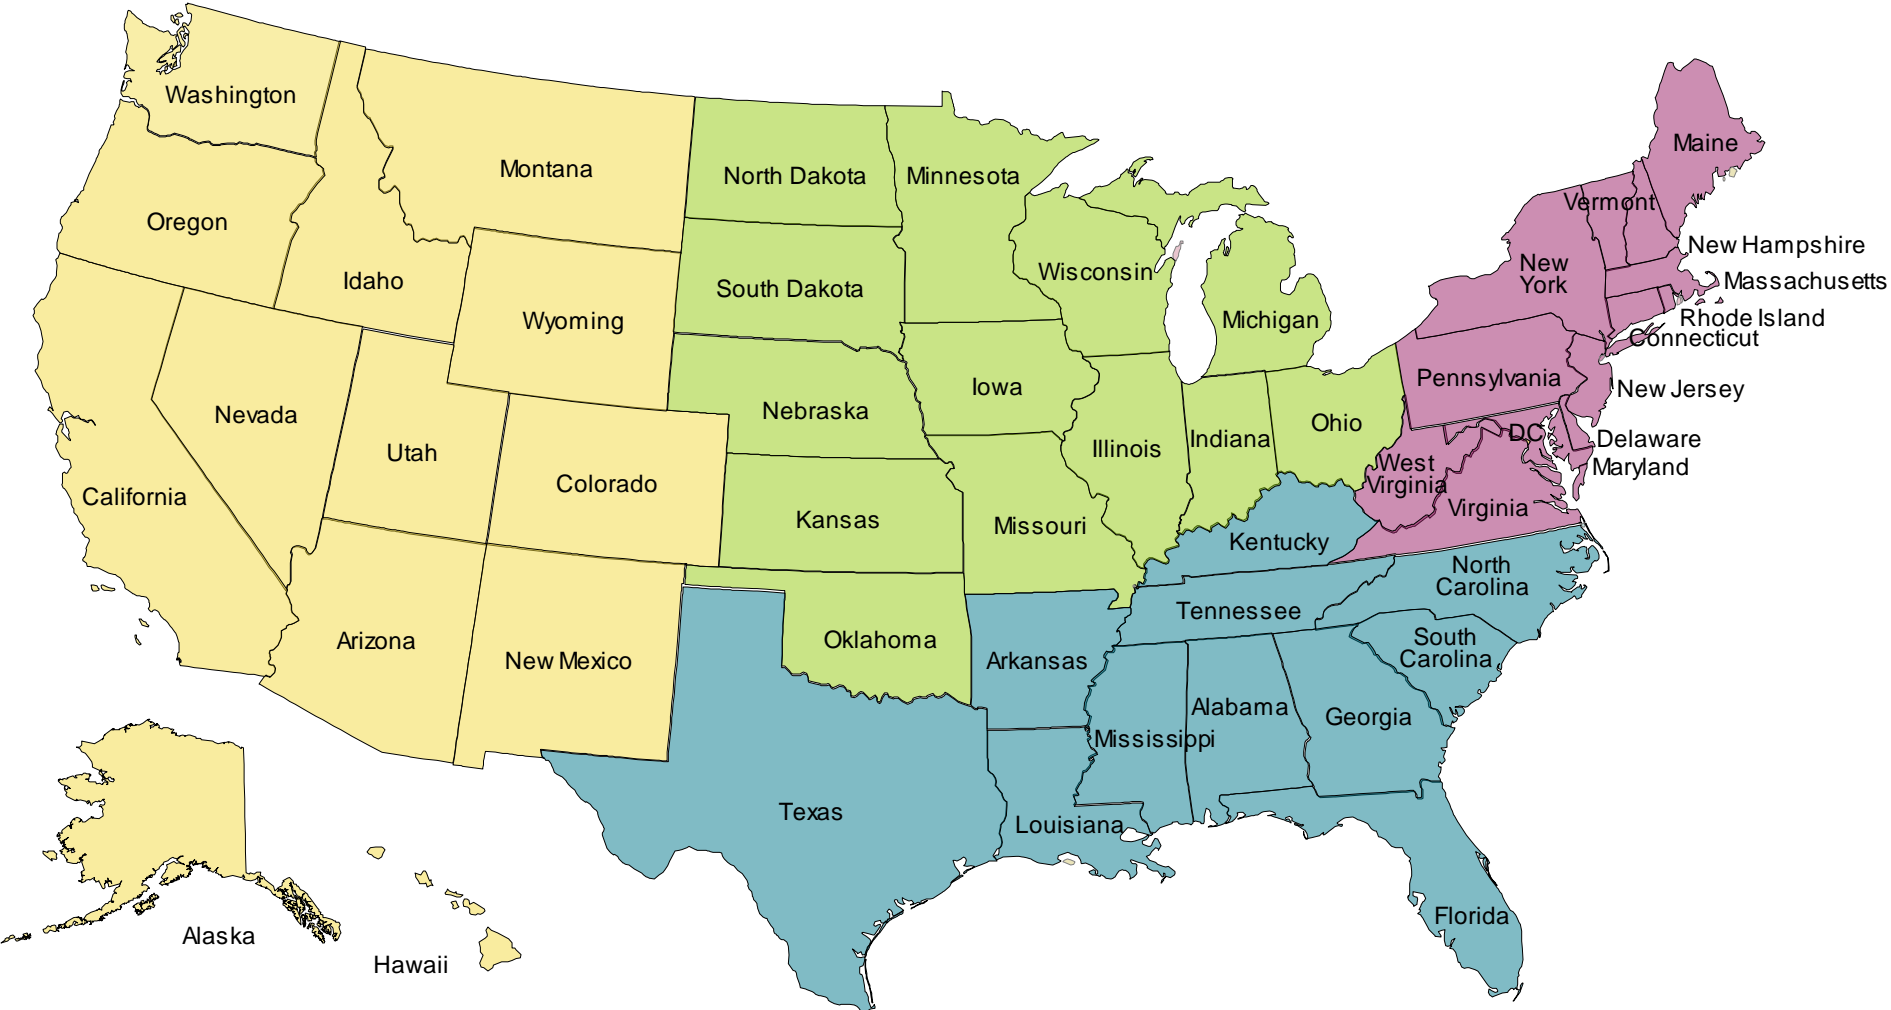

# ASHA State Affairs Team

 Doanne Ward-Williams – [dwardwilliams@asha.org](mailto:dwardwilliams@asha.org), ext. 5668  
MIDWEST REGION  
IL, IN, IA, KS, MO, MI, MN, NE, ND, OH, OK, SD, WI

 Eileen Crowe – [ecrowe@asha.org](mailto:ecrowe@asha.org), ext. 5667  
WESTERN REGION  
AK, AZ, CA, CO, HI, ID, MT, NV, NM, OR, UT, WA, WY, Overseas

 Susan Adams – [sadams@asha.org](mailto:sadams@asha.org), ext. 5665  
NORTHEAST REGION  
CT, DC, DE, MA, MD, ME, NH, NJ, NY, PA, RI, VT, VA, WV

 Tim Boyd – [tboyd@asha.org](mailto:tboyd@asha.org), ext. 5666  
SOUTHERN REGION  
AL, AR, FL, GA, KY, LA, MS, NC, SC, TN, TX